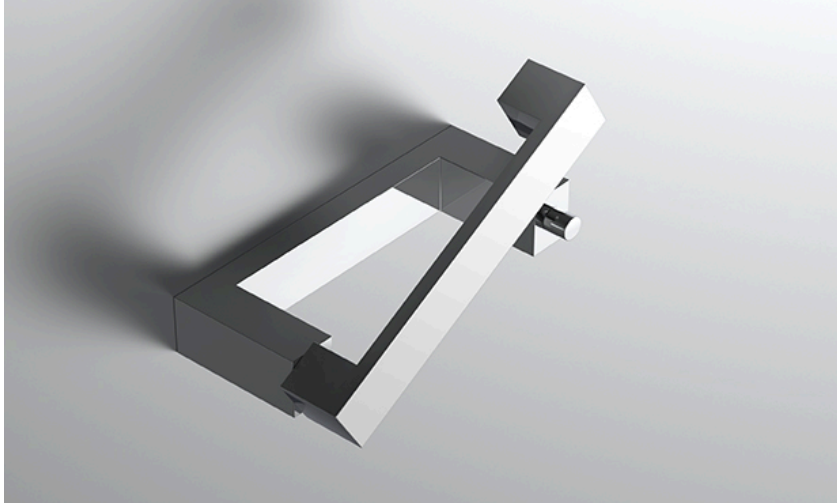

## FEATURES

- Premium 304 Grade Stainless Steel
- Solid Mount Construction
- Concealed Installation Hardware
- State of the art wall anchors included for installation on Dry wall or Tile